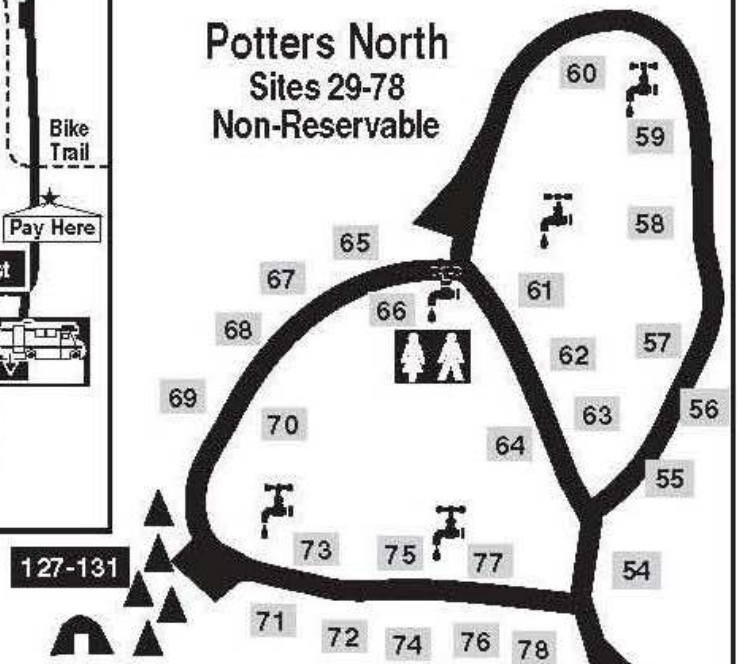

**Potters North  
Sites 29-78  
Non-Reservable**

**River Birch  
Sites 79-98  
Reservable**

**Tent Sites 127-131  
Reservable**

**Hickory Point  
Sites 99-126  
Reservable**

**Potters South  
Sites 1-28  
Reservable**

**Potters S**

≡ Shared "Buddy" Sites  
 ■ Concrete Sites