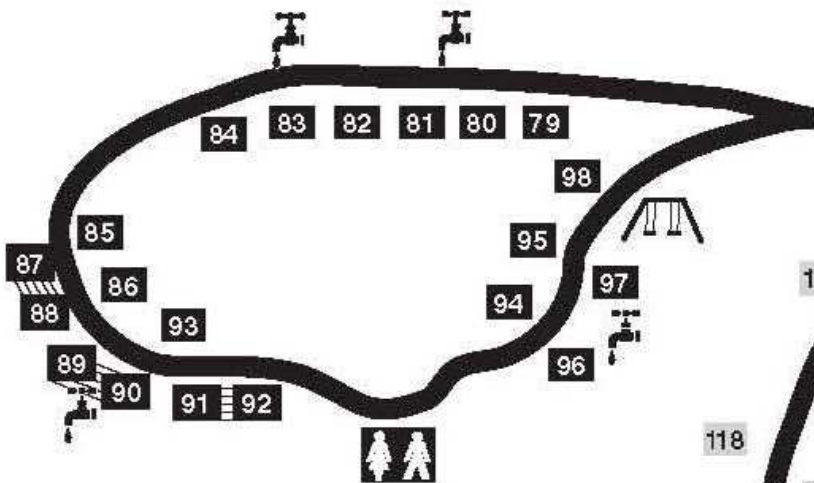

**Potters North  
Sites 29-78  
Non-Reservable**

**River Birch  
Sites 79-98  
Reservable**

**Tent Sites 127-131  
Reservable**

**Hickory Point  
Sites 99-126  
Reservable**

**Potters South  
Sites 1-28  
Reservable**

**Potters S**

≡ Shared "Buddy" Sites  
 ■ Concrete Sites