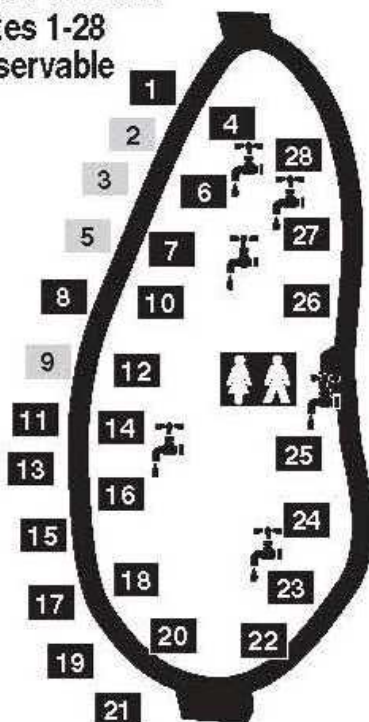

**Potters North  
Sites 29-78  
Non-Reservable**

**River Birch  
Sites 79-98  
Reservable**

**Tent Sites 127-131  
Reservable**

**Hickory Point  
Sites 99-126  
Reservable**

**Potters South  
Sites 1-28  
Reservable**