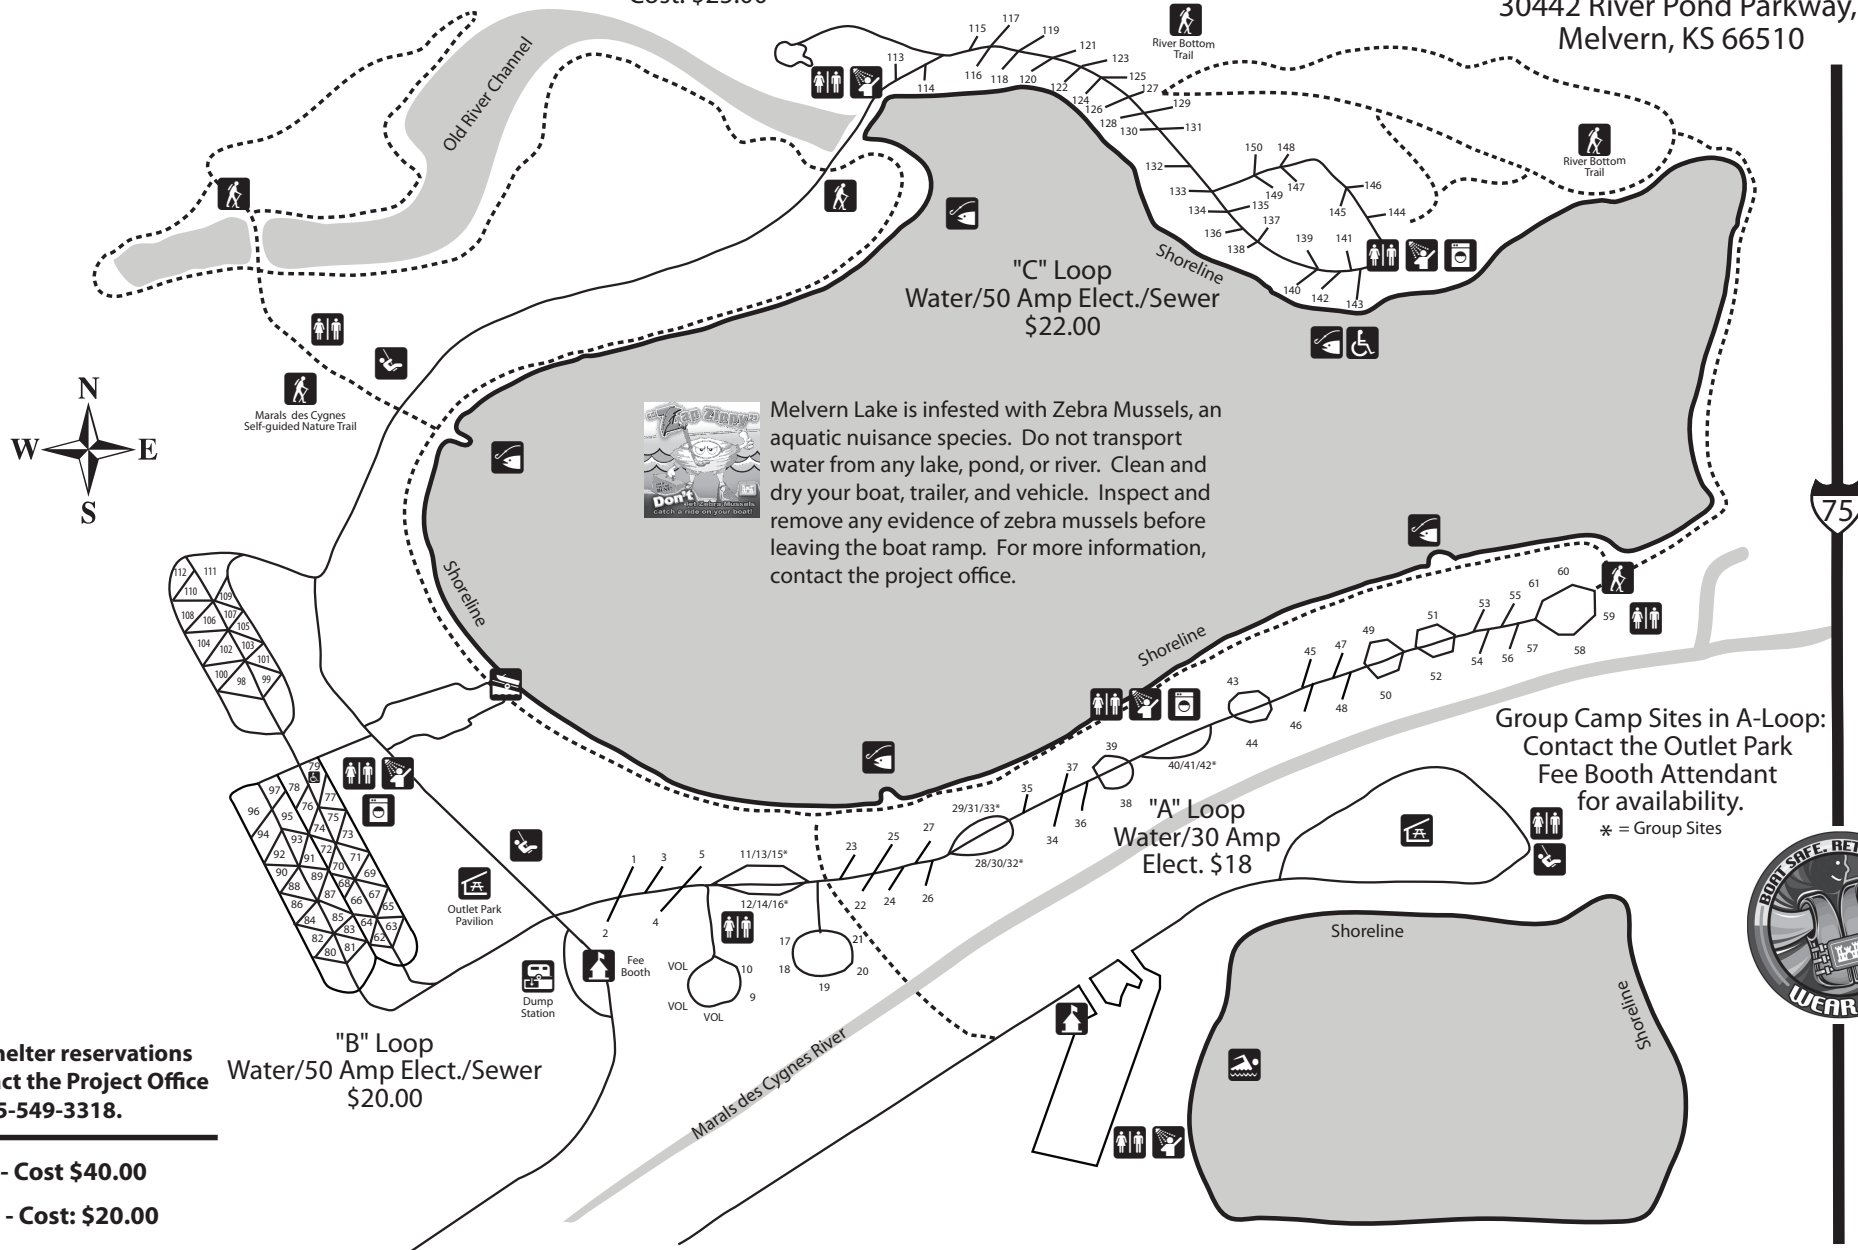

Youth Group Camp  
 To Reserve Call Project Office  
 785-549-3318  
 Cost: \$25.00

Outlet Park  
 Melvern Lake  
 30442 River Pond Parkway,  
 Melvern, KS 66510

Melvorn Lake is infested with Zebra Mussels, an aquatic nuisance species. Do not transport water from any lake, pond, or river. Clean and dry your boat, trailer, and vehicle. Inspect and remove any evidence of zebra mussels before leaving the boat ramp. For more information, contact the project office.

Group Camp Sites in A-Loop:  
 Contact the Outlet Park  
 Fee Booth Attendant  
 for availability.  
 \* = Group Sites

 For shelter reservations  
 contact the Project Office  
 at 785-549-3318.

Park Pavilion - Cost \$40.00  
 Picnic Shelter - Cost: \$20.00

"B" Loop  
 Water/50 Amp Elect./Sewer  
 \$20.00

"C" Loop  
 Water/50 Amp Elect./Sewer  
 \$22.00

"A" Loop  
 Water/30 Amp  
 Elect. \$18