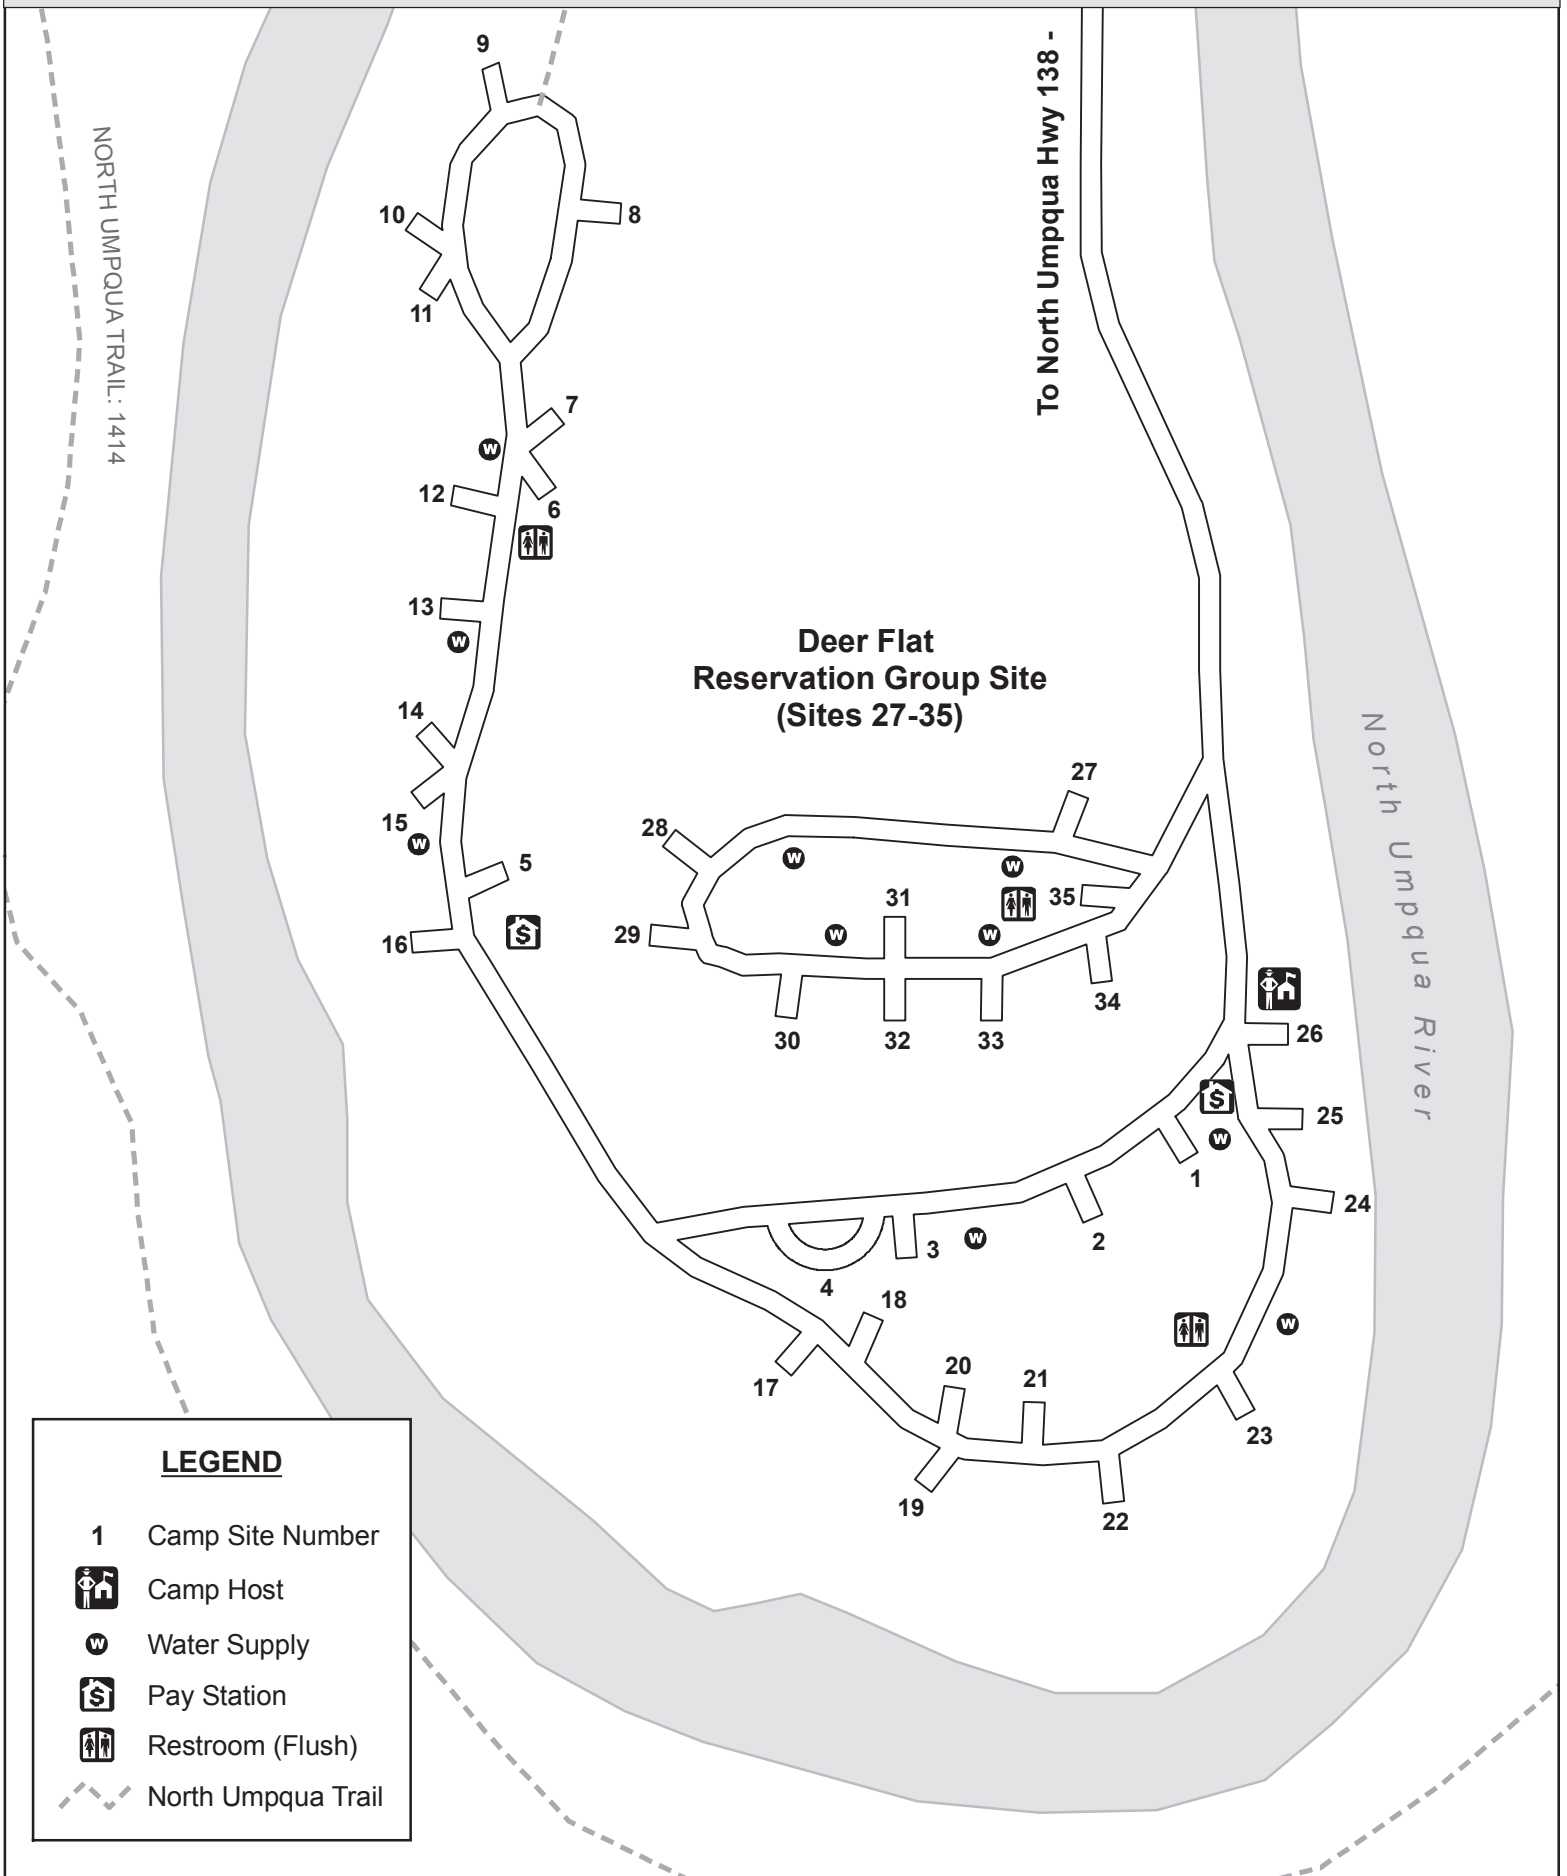

Horseshoe Bend Campground

Umpqua National Forest

North

LEGEND

1 Camp Site Number

 Camp Host

 Water Supply

 Pay Station

 Restroom (Flush)

 North Umpqua Trail