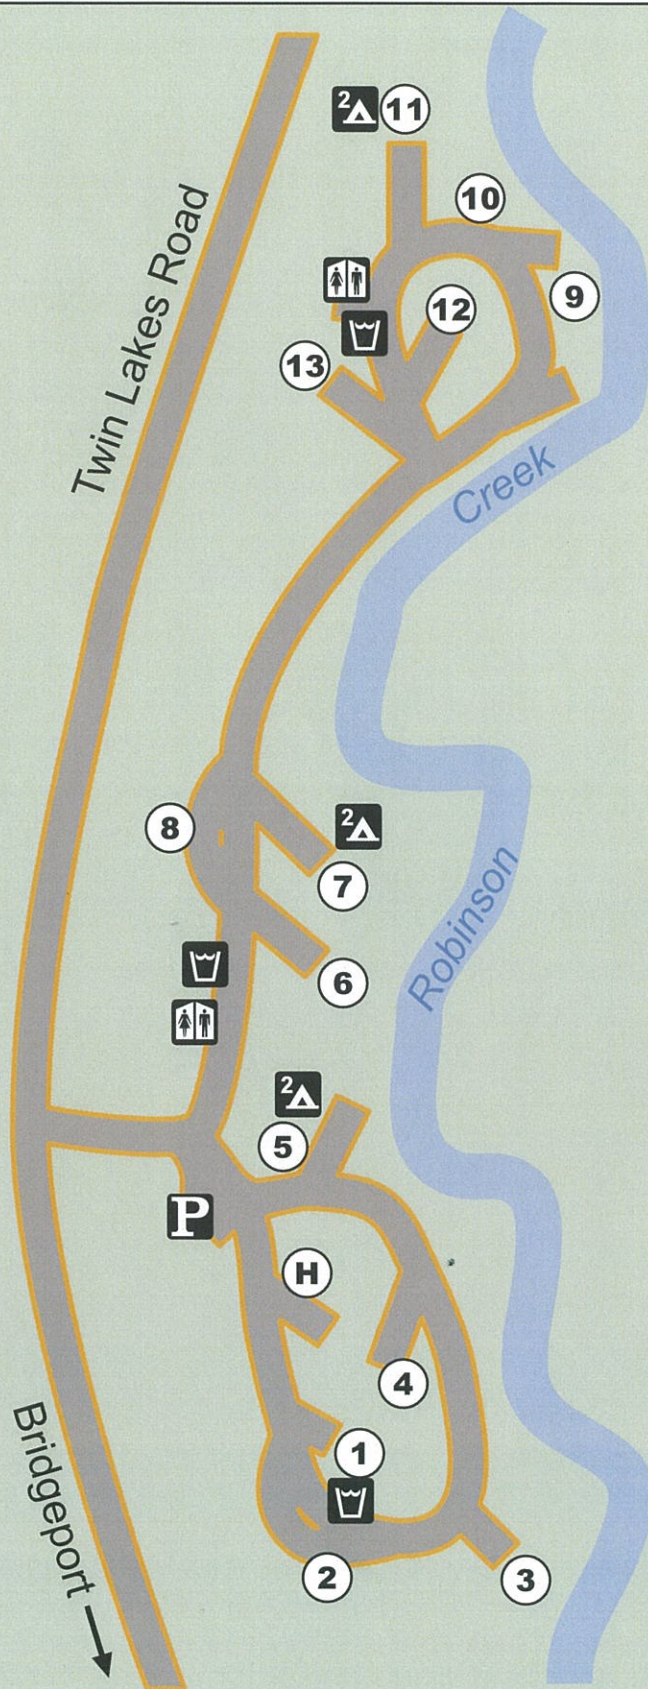

Honeymoon Flat Campground: Lower Site

- (H) Host Site
- (1) Site Number
- (2Δ) Double Site
- (♂♀) Restrooms
- (☕) Drinking Water
- (P) Parking