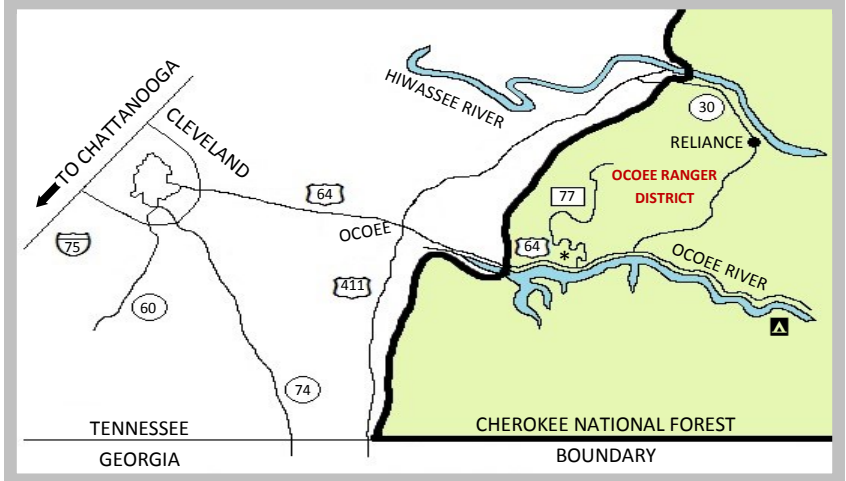

Thunder Rock Campground

Cherokee National Forest

Site Location Map

LEGEND

- | | |
|--------------------|------------------|
| Interstate Highway | Information |
| State Highway | Restrooms |
| U.S. Highway | Pay Station |
| Forest Route | Water |
| Thunder Rock CG | Trash |
| Parking | * Ranger Station |