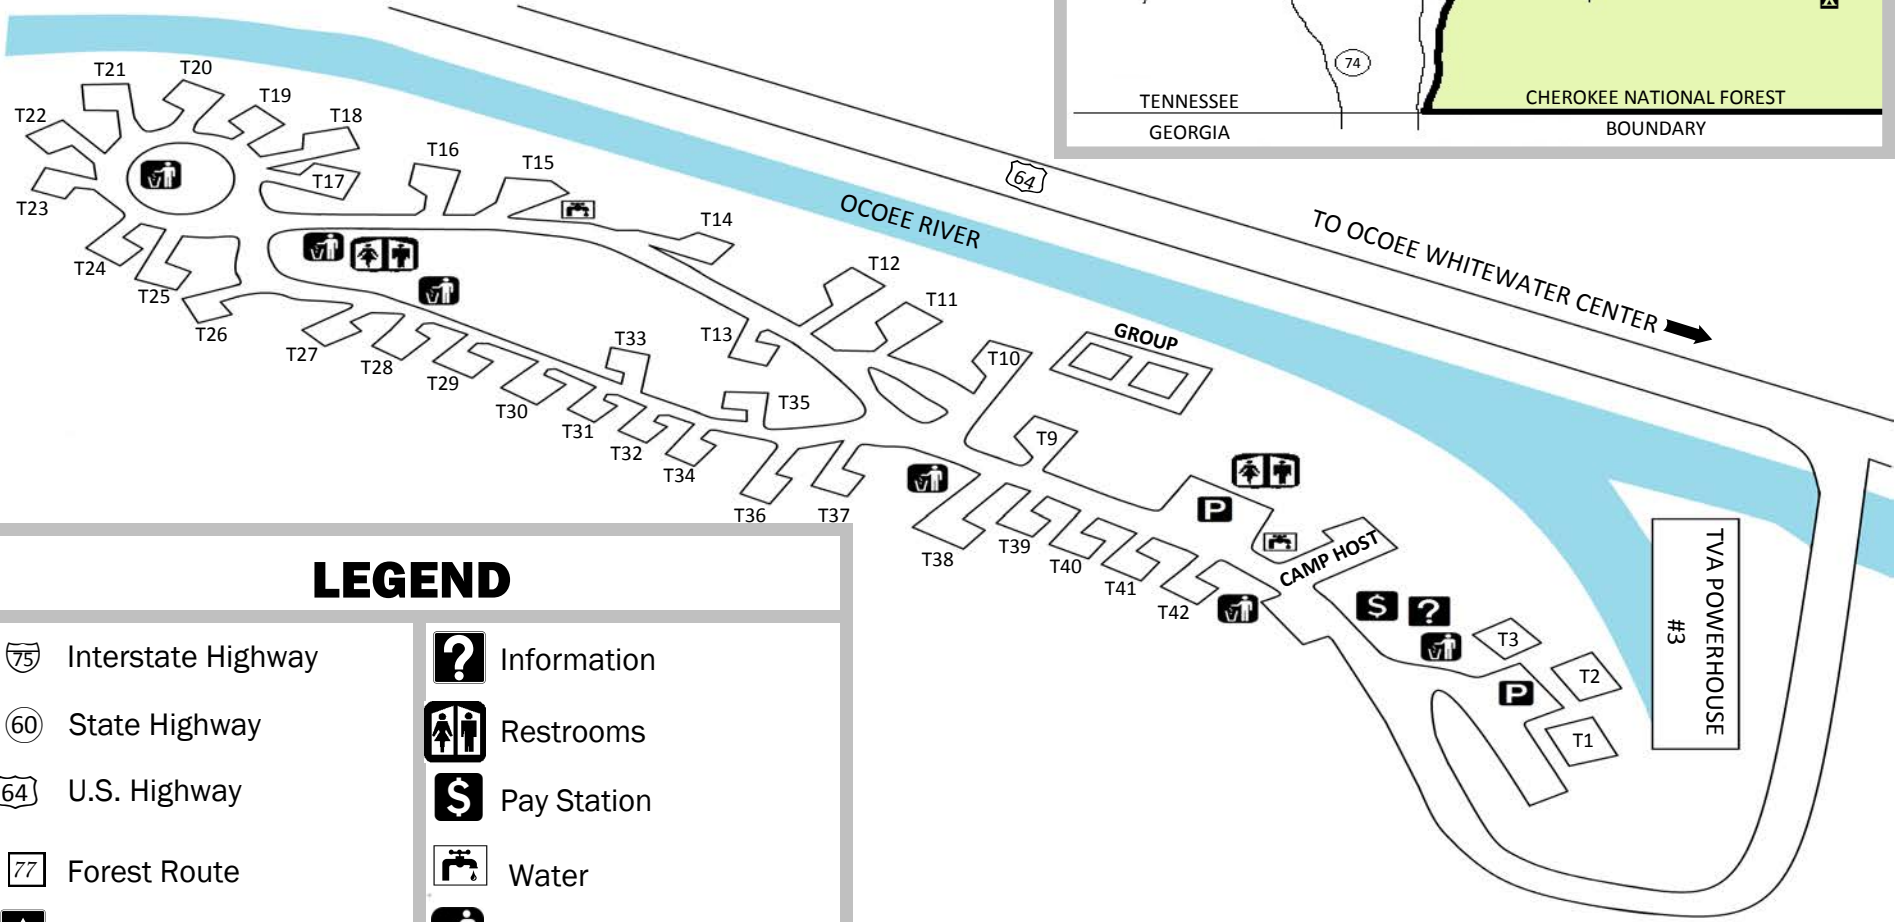

Thunder Rock Campground

Cherokee National Forest

Site Location Map

LEGEND

- | | |
|--------------------|------------------|
| Interstate Highway | Information |
| State Highway | Restrooms |
| U.S. Highway | Pay Station |
| Forest Route | Water |
| Thunder Rock CG | Trash |
| Parking | * Ranger Station |